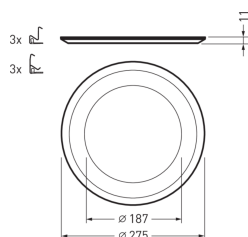

2325 G3 C07 SP 250

TOC: 8120500

CE

Product description

Refurbishment plate, for covering existing ceiling cut-outs in retrofit applications. For round downlights of the series 2325 G3 C07... . For ceiling cut-outs Ø 220 -250 mm.

Product features and key data

Net height	20 mm
Outside diameter	275 mm
Weight	0,1 kg

For more sustainability in day-to-day business

New packing

CO₂ OPTIMISED

NO PLASTIC

ONLY ONE MATERIAL

100% RECYCLABLE