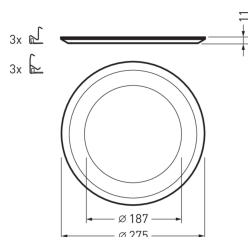

2325 G3 C07 SP 250

TOC: 8120500

CE

Product description

Refurbishment plate, for covering existing ceiling cut-outs in retrofit applications. For round downlights of the series 2325 G3 C07... . For ceiling cut-outs Ø 220 -250 mm.

Product features and key data

Net height	20 mm
Outside diameter	275 mm
Weight	0,1 kg