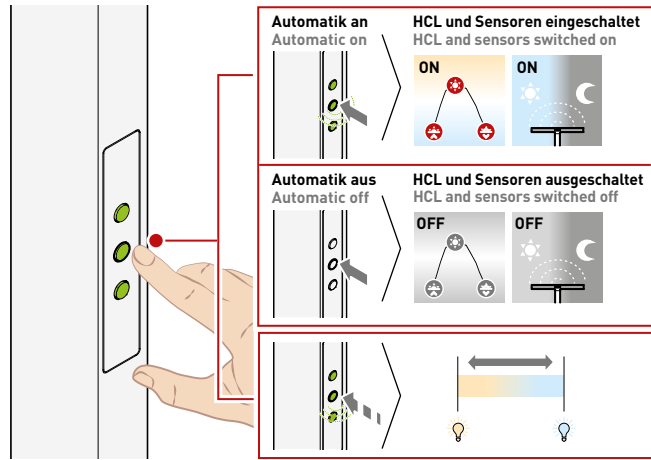

SIMPLIFY YOUR LIGHT

This means more flexibility for you. The instructions are wherever the light is and can be accessed at any time via QR code. This way, they're merely a click away and easy to find when you need them. Added value for environment and users alike!

DE KURZANLEITUNG
EN QUICK START GUIDE

TRILUX
SIMPLIFY YOUR LIGHT.

LUCEOS S ETDI

10259165 | 240112

01

INDIREKTES LICHT STEuern CONTROL INDIRECT LIGHT

LUCEOS S ETDI

10259165 | 240112 | © trilux.com

02

DIREKTES LICHT STEuern CONTROL DIRECT LIGHT

LUCEOS S ETDI

10259165 | 240112 | © trilux.com

03

AUTOMATIKBETRIEB | LICHTFARBE AUTOMATIC MODE | LIGHT COLOUR

LUCEOS S ETDI

10259165 | 240112 | © trilux.com

04

IHRE LEUCHE IM DETAIL YOUR LUMINAIRE IN DETAIL

<https://www.trilux.com/manuals/pdf/10251865>

BEDIENUNGSANLEITUNG
OPERATING INSTRUCTIONS

10251865

INTERAKTIVE INHALTE
INTERACTIVE CONTENT

ADOBE
ACROBAT

APPLE
BOOKS