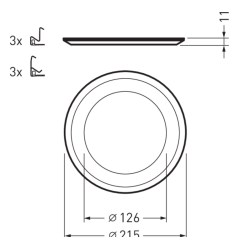

2325 G3 C05 SP 200

TOC: 8120600

CE

Product description

Refurbishment plate, for covering existing ceiling cut-outs in retrofit applications. For round downlights of the series 2325 G3 C05... . For ceiling cut-outs $\varnothing$ 160 -200 mm.

Product features and key data

Net height	20 mm
Outside diameter	215 mm
Weight	0,1 kg