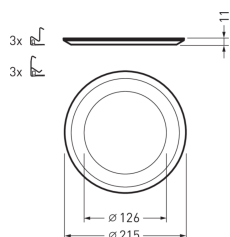

2325 G3 C05 SP 200

TOC: 8120600

CE

Product description

Refurbishment plate, for covering existing ceiling cut-outs in retrofit applications. For round downlights of the series 2325 G3 C05... . For ceiling cut-outs \varnothing 160 -200 mm.

Product features and key data

Net height	20 mm
Outside diameter	215 mm
Weight	0,1 kg

For more sustainability in day-to-day business

New packing

CO₂ OPTIMISED

NO PLASTIC

ONLY ONE MATERIAL

100% RECYCLABLE