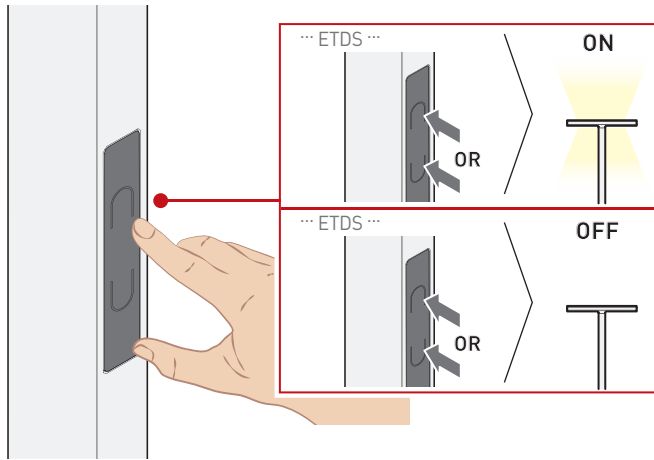

01

... ETDS ...

LICHT STEUERN
OPERATE THE LIGHT

LUCEOS S SENSE BASE

10444430 | 251117 | © trilux.com

02

... ETDS ...

LICHT DIMMEN
DIMMING THE LIGHT