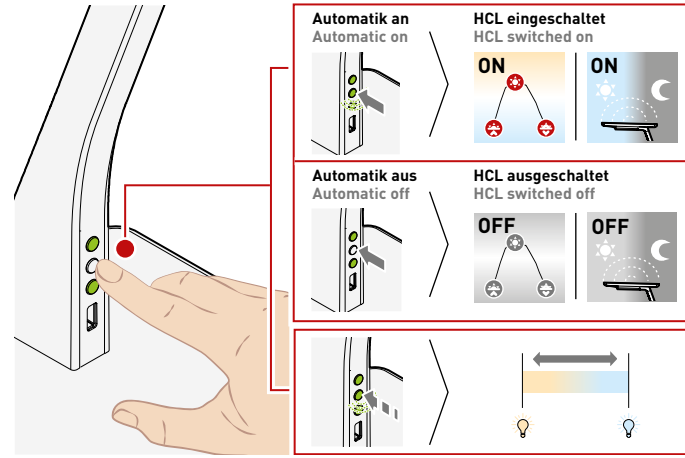

SIMPLIFY YOUR LIGHT

This means more flexibility for you. The instructions are wherever the light is and can be accessed at any time via QR code. This way, they're merely a click away and easy to find when you need them. Added value for environment and users alike!

EIN- / AUSSCHLATEN SWITCHING ON / OFF

BICULT LED

10259164 | 220519 | © trilux.com

03

HCL | LICHTFARBE EINSTELLEN HCL | SETTING THE LIGHT COLOUR

BICULT LED

10259164 | 220519 | © trilux.com

04

IHRE LEUCHE IM DETAIL YOUR LUMINAIRE IN DETAIL

<https://www.trilux.com/manuals/pdf/10251146>

BEDIENUNGSANLEITUNG
OPERATING INSTRUCTIONS

10251146

INTERAKTIVE INHALTE
INTERACTIVE CONTENT

BICULT LED

10259164 | 220519 | © trilux.com